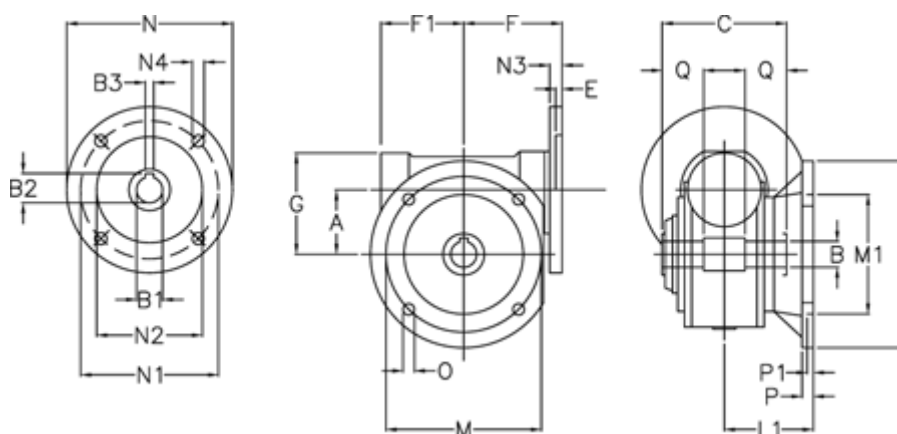

# Data Sheet

Article number: 390213001054010

Description: Worm gear  
VF 130-FC2-10-100B5, without lubrication

## Measures

A = 130	F1 = 154	N2 = 180
B = 45 H7	G = 195	N3 = 17
B1 E7 = 28	L = 320	N4 = 13
B2 = 31.3	L1 = 137.5	O = 16
B3 H9 = 8	M = 255	P = 20
C = 165	M1 = 180	P1 = 12
E = 0.5	N = 250	Q = 52.5
F = 185	N1 = 215	